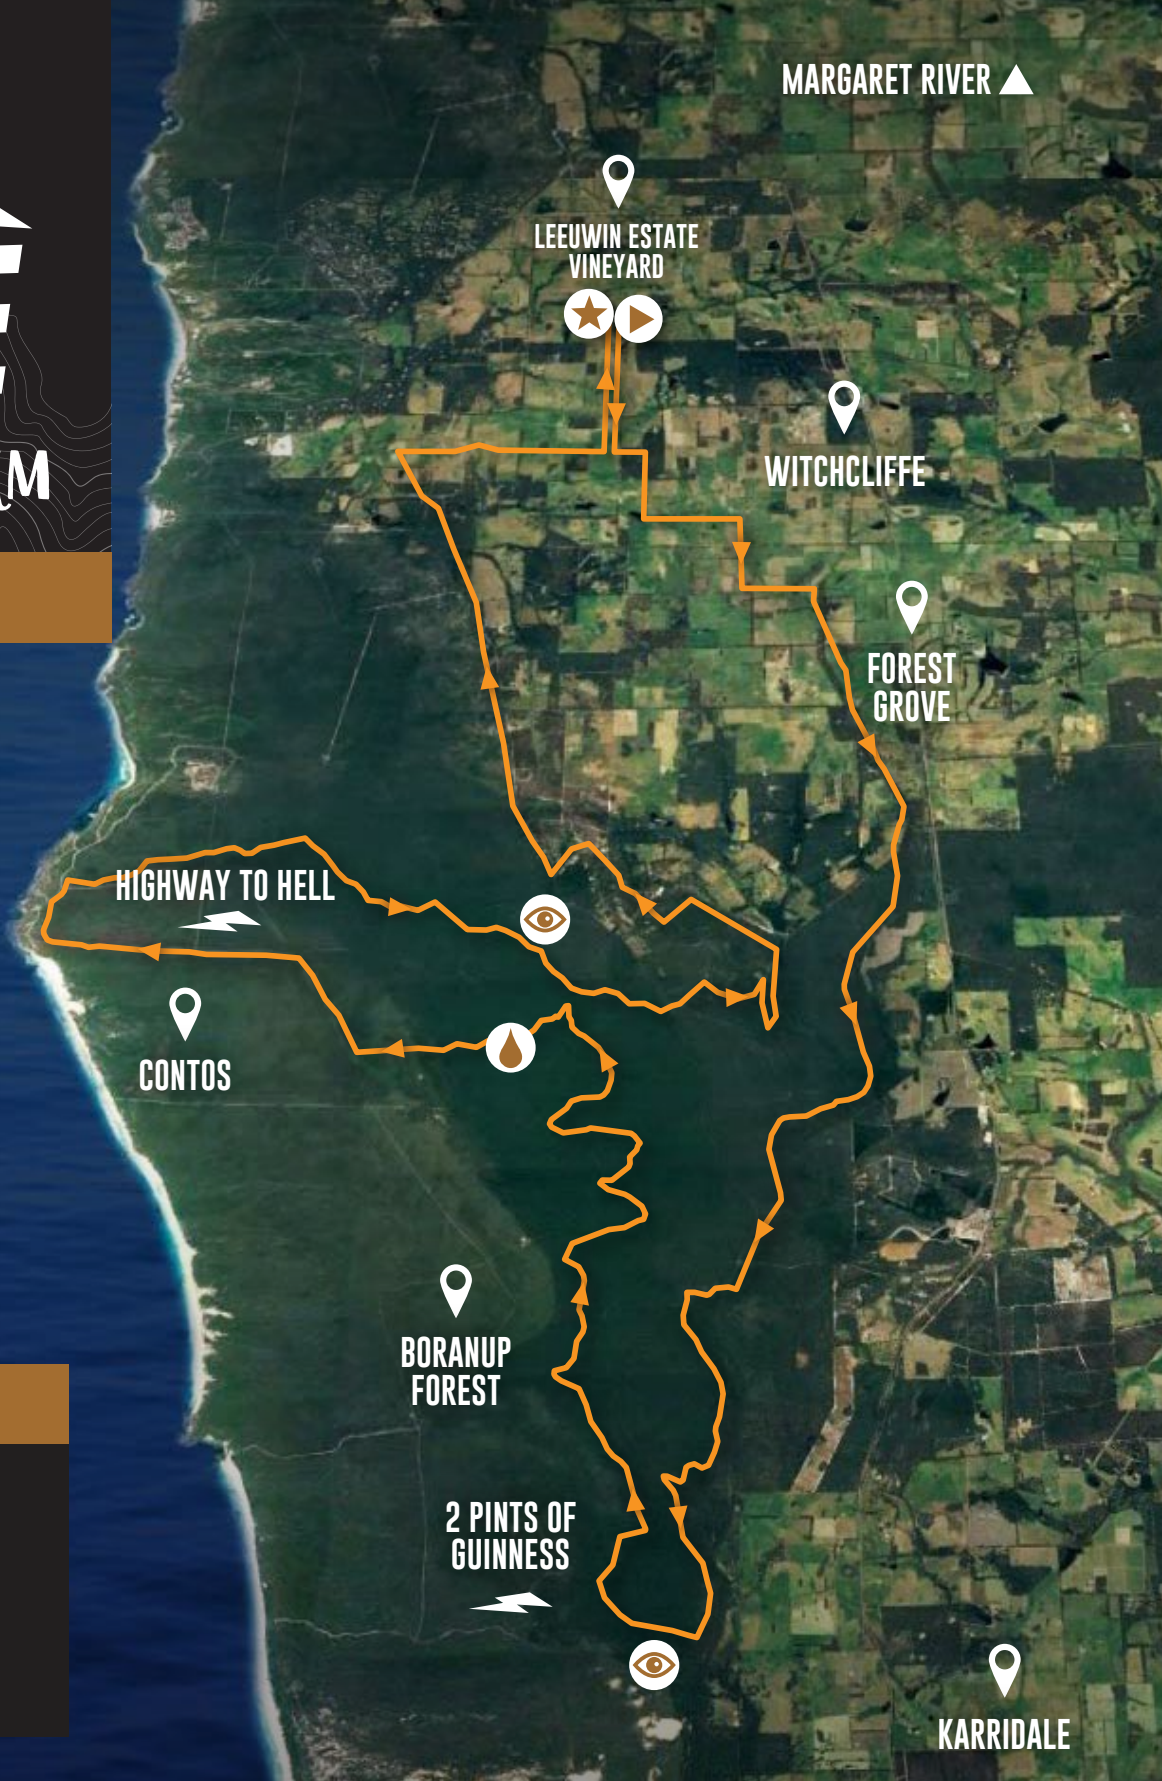

# CAPE TO CAPE

STAGE 2: 72KM

BORANUP FOREST

## LEGEND

- START
- FINISH
- WATER POINT
- SPECTATOR POINT

STAGE 2  
BORANUP FOREST

DISTANCE  
72KM

ELEVATION GAIN  
620M

Leeuwin Estate Vineyard

Leeuwin Estate Vineyard